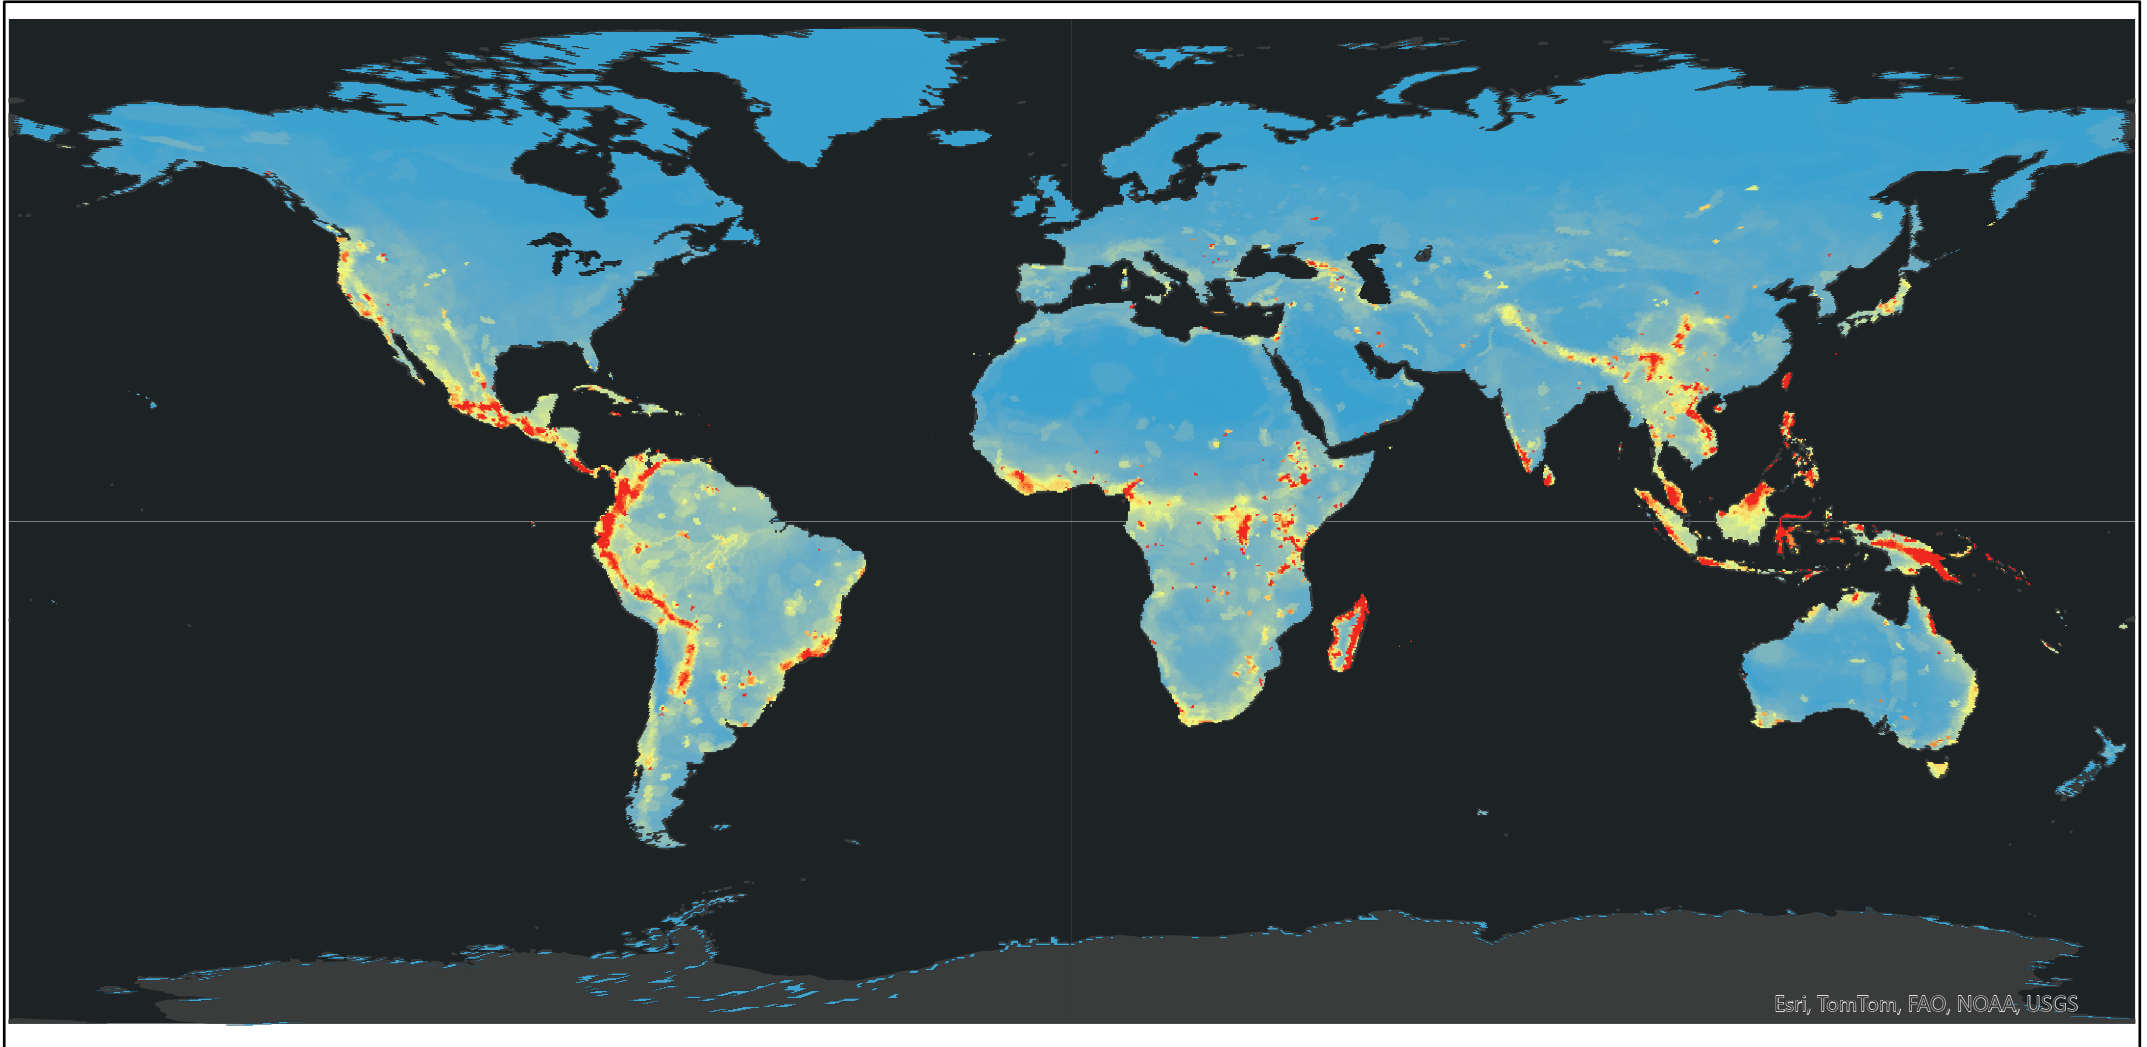

THE IUCN RED LIST  
OF THREATENED SPECIES™

# Mammals Rarity-Weighted Richness 2024

Esri, TomTom, FAO, NOAA, USGS

Rarity-Weighted Richness

Source: IUCN Red List 2024-2 version